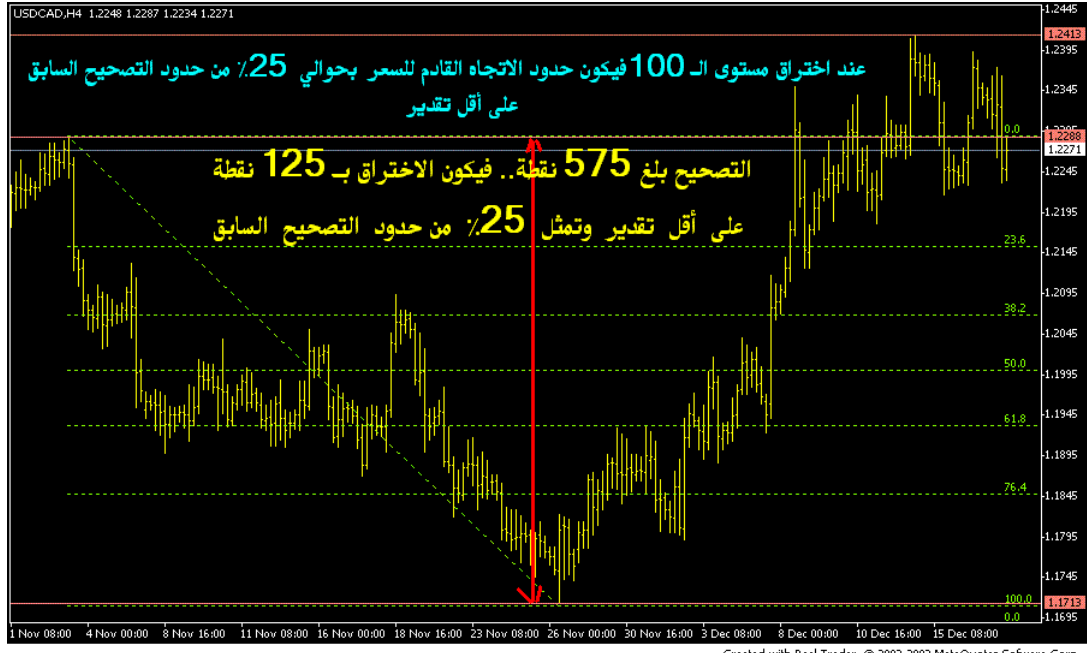

) .. ( ) -

) ( ) -

!

( ) ( )

^

%

%

%

)

(

( )

Created with Real Trader, © 2002-2003 MetaQuotes Software Corp.

Created with Real Trader, © 2002-2003 MetaQuotes Software Corp.

: (Super Cluster - SK)

(Super Cluster - SK)

Fibonacci Expansion Fibonacci Retracement