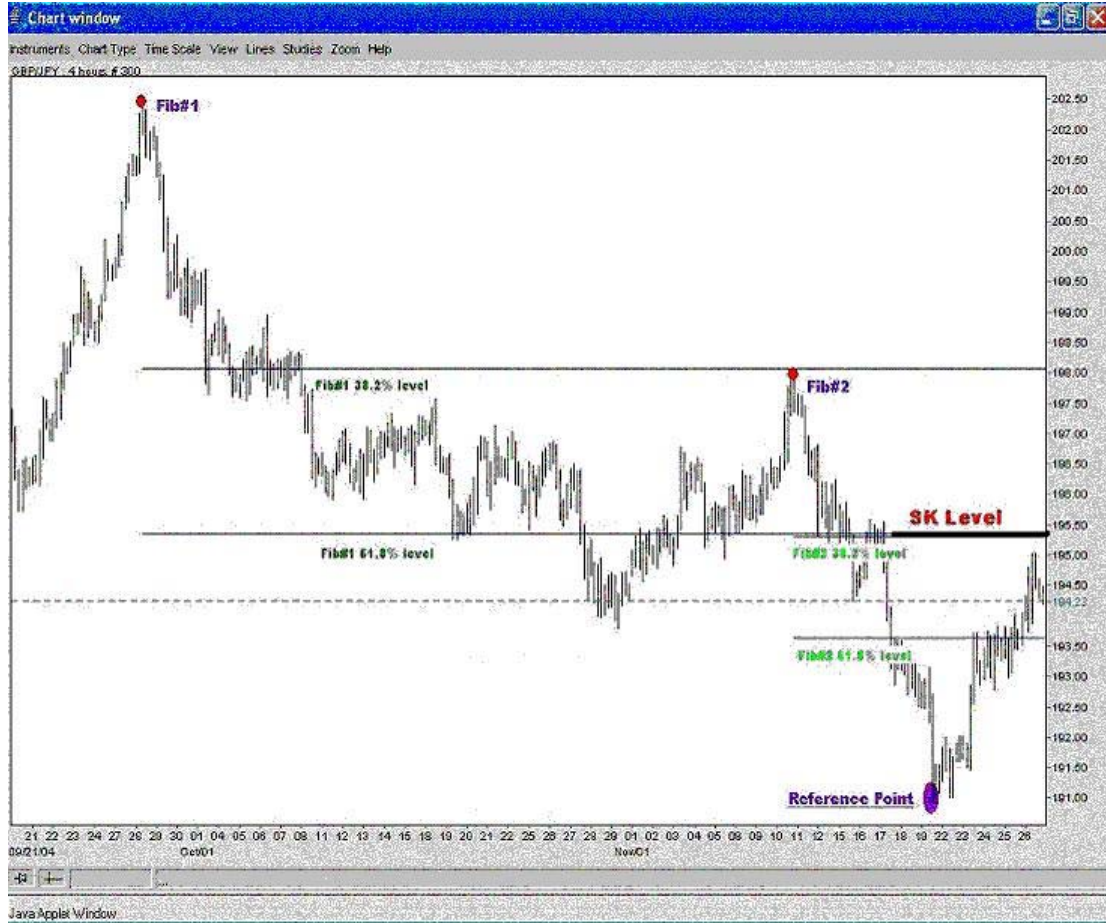

)

(

( )

Created with Real Trader, © 2002-2003 MetaQuotes Software Corp.

Created with Real Trader, © 2002-2003 MetaQuotes Software Corp.

: (Super Cluster - SK)

(Super Cluster - SK)

Fibonacci Expansion Fibonacci Retracement

SK!!

( )

:

, )

( %

:

:

( )