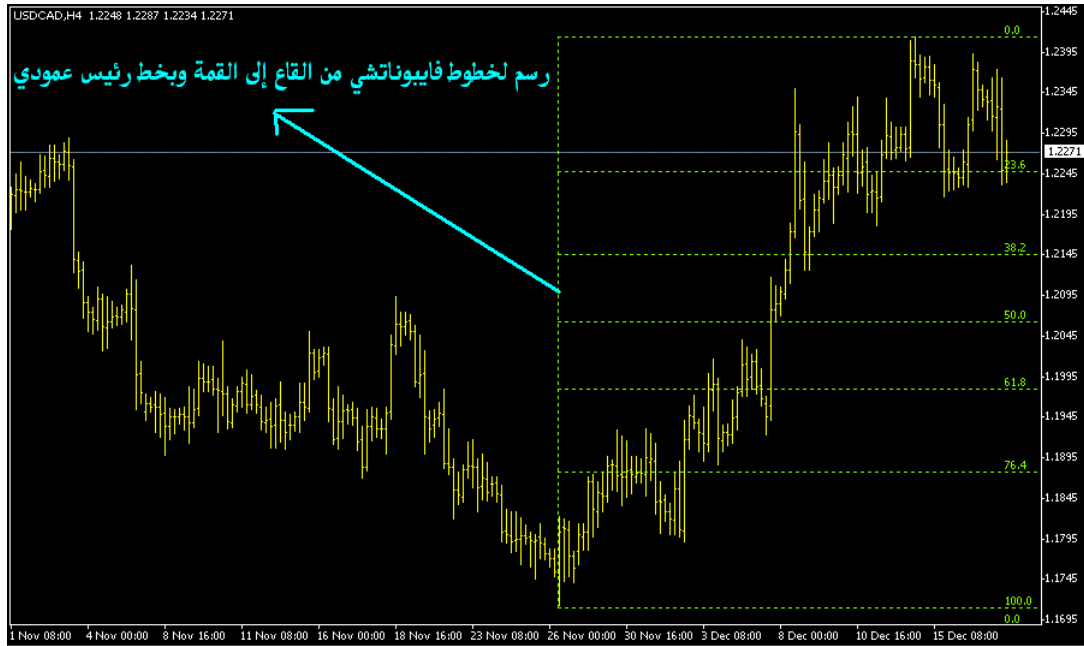

) .. ( ) -

) ( ) -

!

( ) ( )

^

%

%

%

)

(

( )

Created with Real Trader, © 2002-2003 MetaQuotes Software Corp.

Created with Real Trader, © 2002-2003 MetaQuotes Software Corp.

: (Super Cluster - SK)

(Super Cluster - SK)

Fibonacci Expansion Fibonacci Retracement