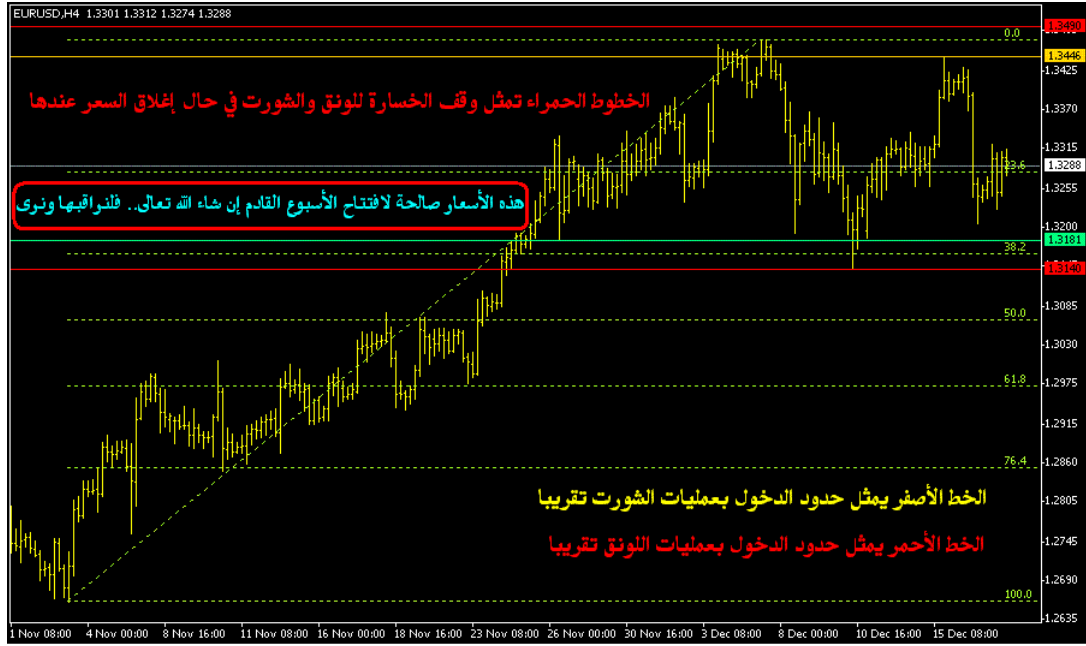

Created with Real Trader, © 2002-2003 MetaQuotes Software Corp.

: (Super Cluster - SK)

(Super Cluster - SK)

Fibonacci Expansion Fibonacci Retracement